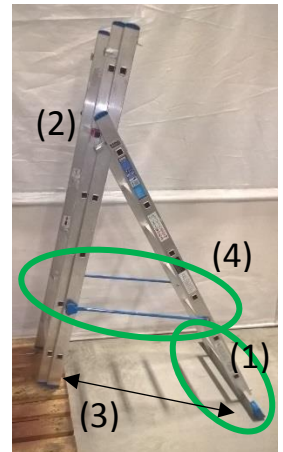

## 3 x 6 Combination Ladder

**IMPORTANT:** Screwfix would like to draw all customers' attention to vital safety features of this ladder, in order to avoid risk of serious injury.

MACALLISTER 3x6 COMBINATION LADDER - SKU Code **6758P** - Barcode **3663602910459**.

Sold between Sept 2016 and August 2017.

(1) Ensure the bottom stabiliser bar is fitted correctly before any use.

**A: When used in "A-frame" mode:**

- (2) Ensure top rung is located fully into the top brackets;
- (3) Open the ladder to ensure that the two sections are spread fully;
- (4) Insert the blue locking bars into the corresponding holes and tighten.