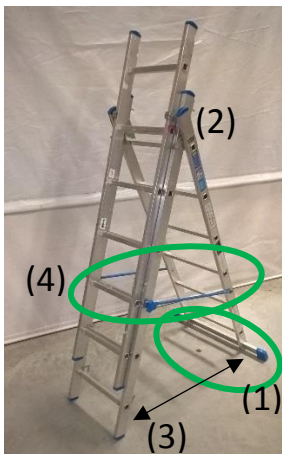

## 3 x 6 Combination Ladder

**IMPORTANT:** Screwfix would like to draw all customers' attention to vital safety features of this ladder, in order to avoid risk of serious injury.

MACALLISTER 3x6 COMBINATION LADDER - SKU Code **6758P** - Barcode **3663602910459**.

Sold between Sept 2016 and August 2017.

(1) Ensure the bottom stabiliser bar is fitted correctly before any use.

**A: When used in "A-frame" mode:**

- (2) Ensure top rung is located fully into the top brackets;
- (3) Open the ladder to ensure that the two sections are spread fully;
- (4) Insert the blue locking bars into the corresponding holes and tighten.